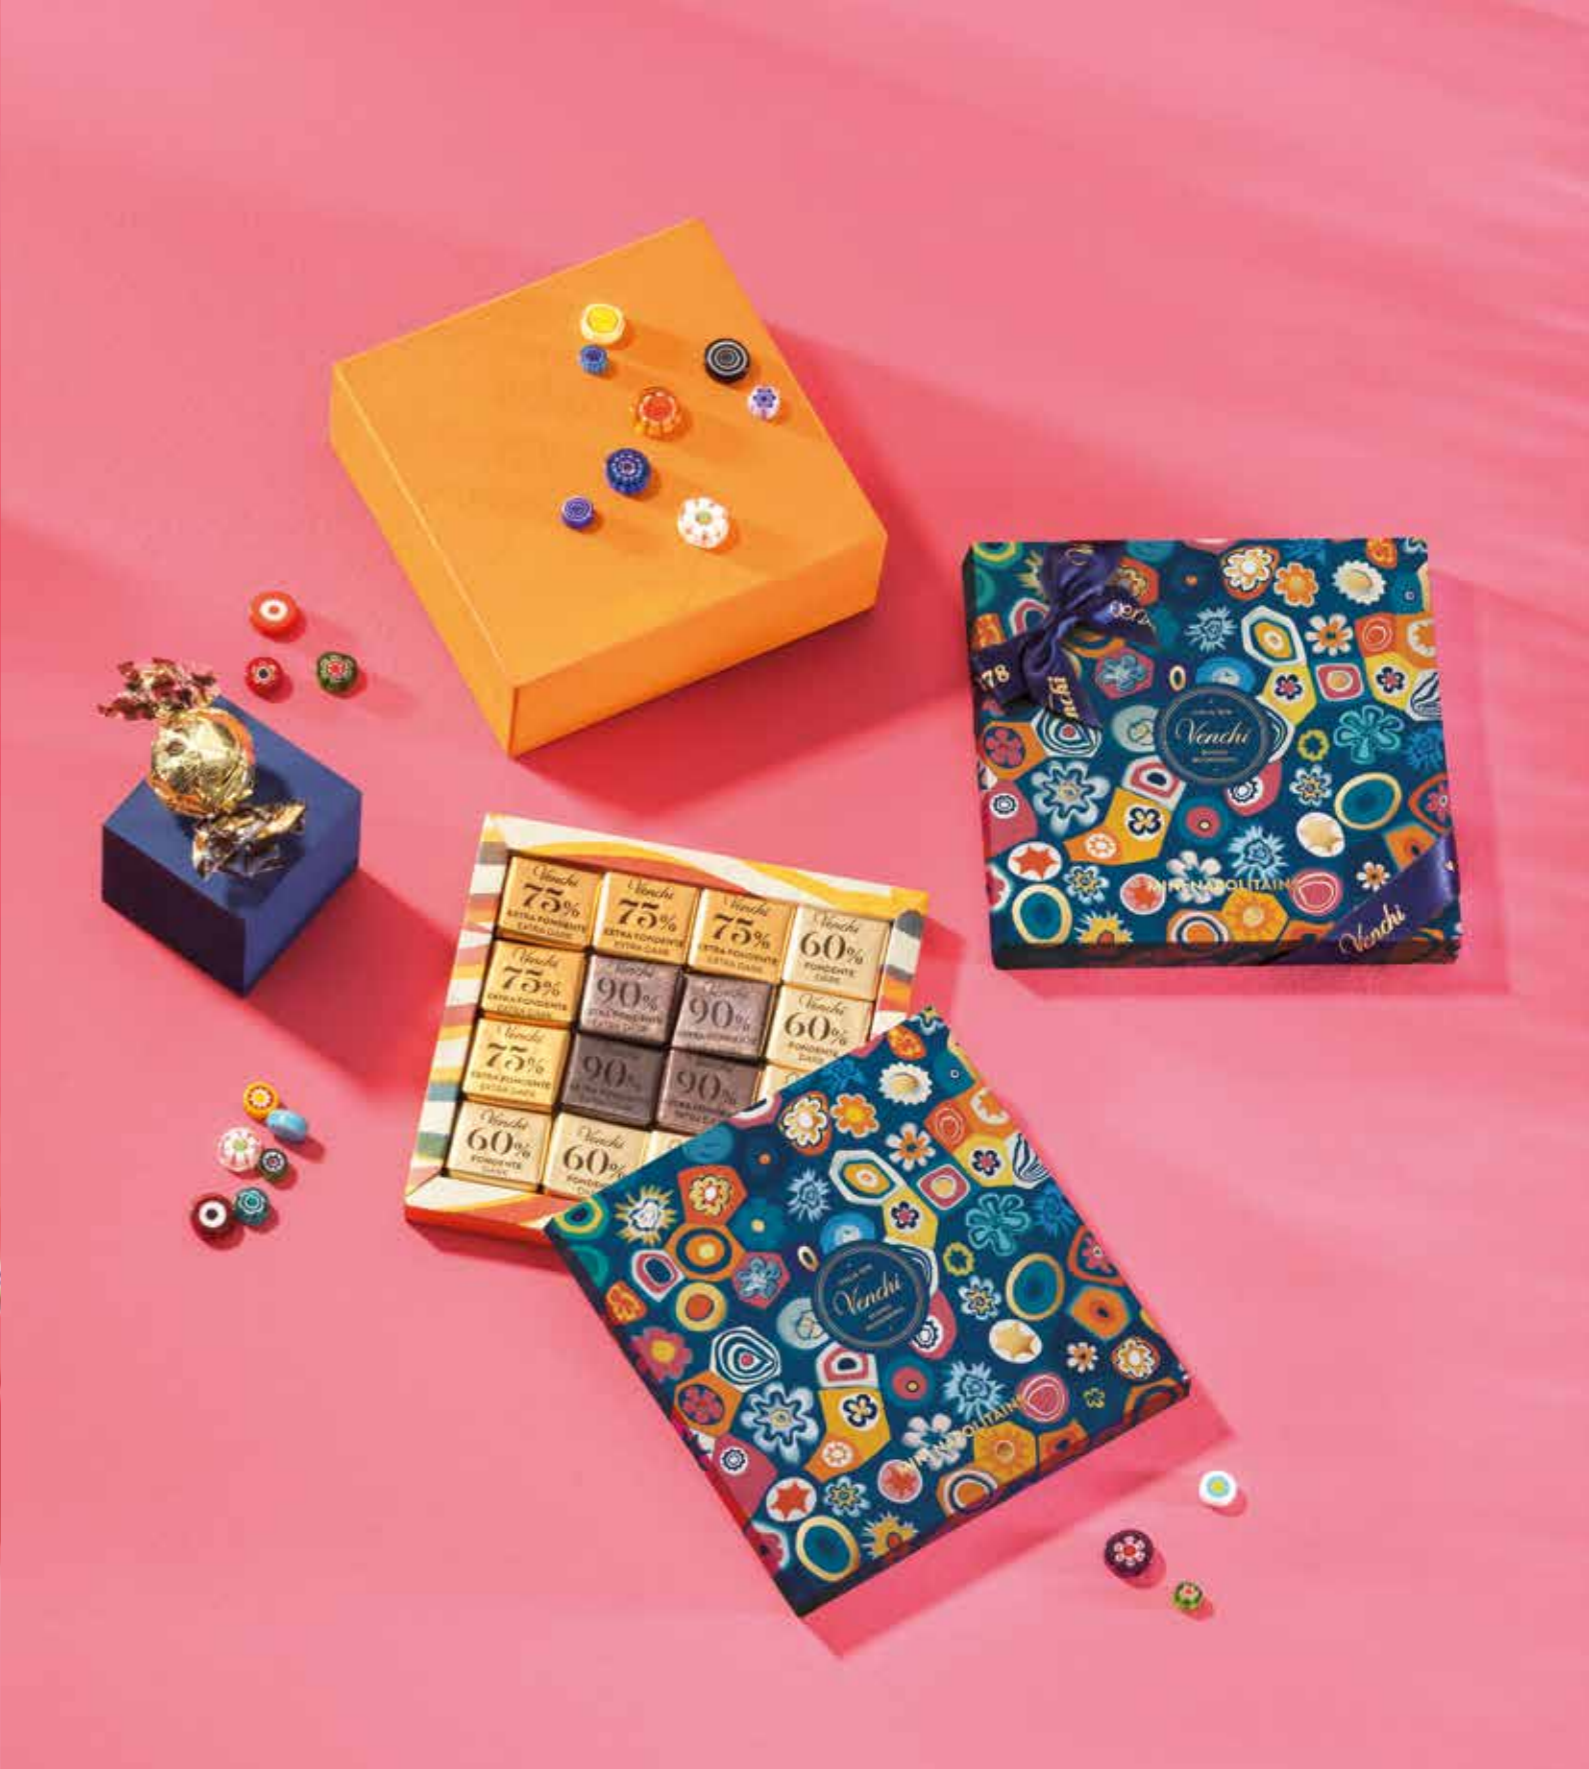

Heart shaped gift box with assorted Chocomousse

1 piece = \$28.72 1 Case = \$229.76

NEW

107272
MURRINE CREMINI GIFT BOX
 4.47 oz - 5.7" L x 5.7" W x 1.18" H - 10 pcs/crt

Gift box - 2 assorted graphics - with 12 pcs of Venchi Cremino selection:
 Cremino 1878, Cremino Pistachio and Cremino extra dark

1 piece = \$21.52 1 Case = \$215.20

MURRINE COLLECTION

NEW

107261
MURRINE MINI NAPOLITAINS GIFT BOX
 1.65 oz - 5.12" L x 5.12" W x 0.75" H - 12 pcs/crt

A selection of 16 mini bites 60%, 75% and 90%

1 piece = \$11.20 1 Case = \$134.40