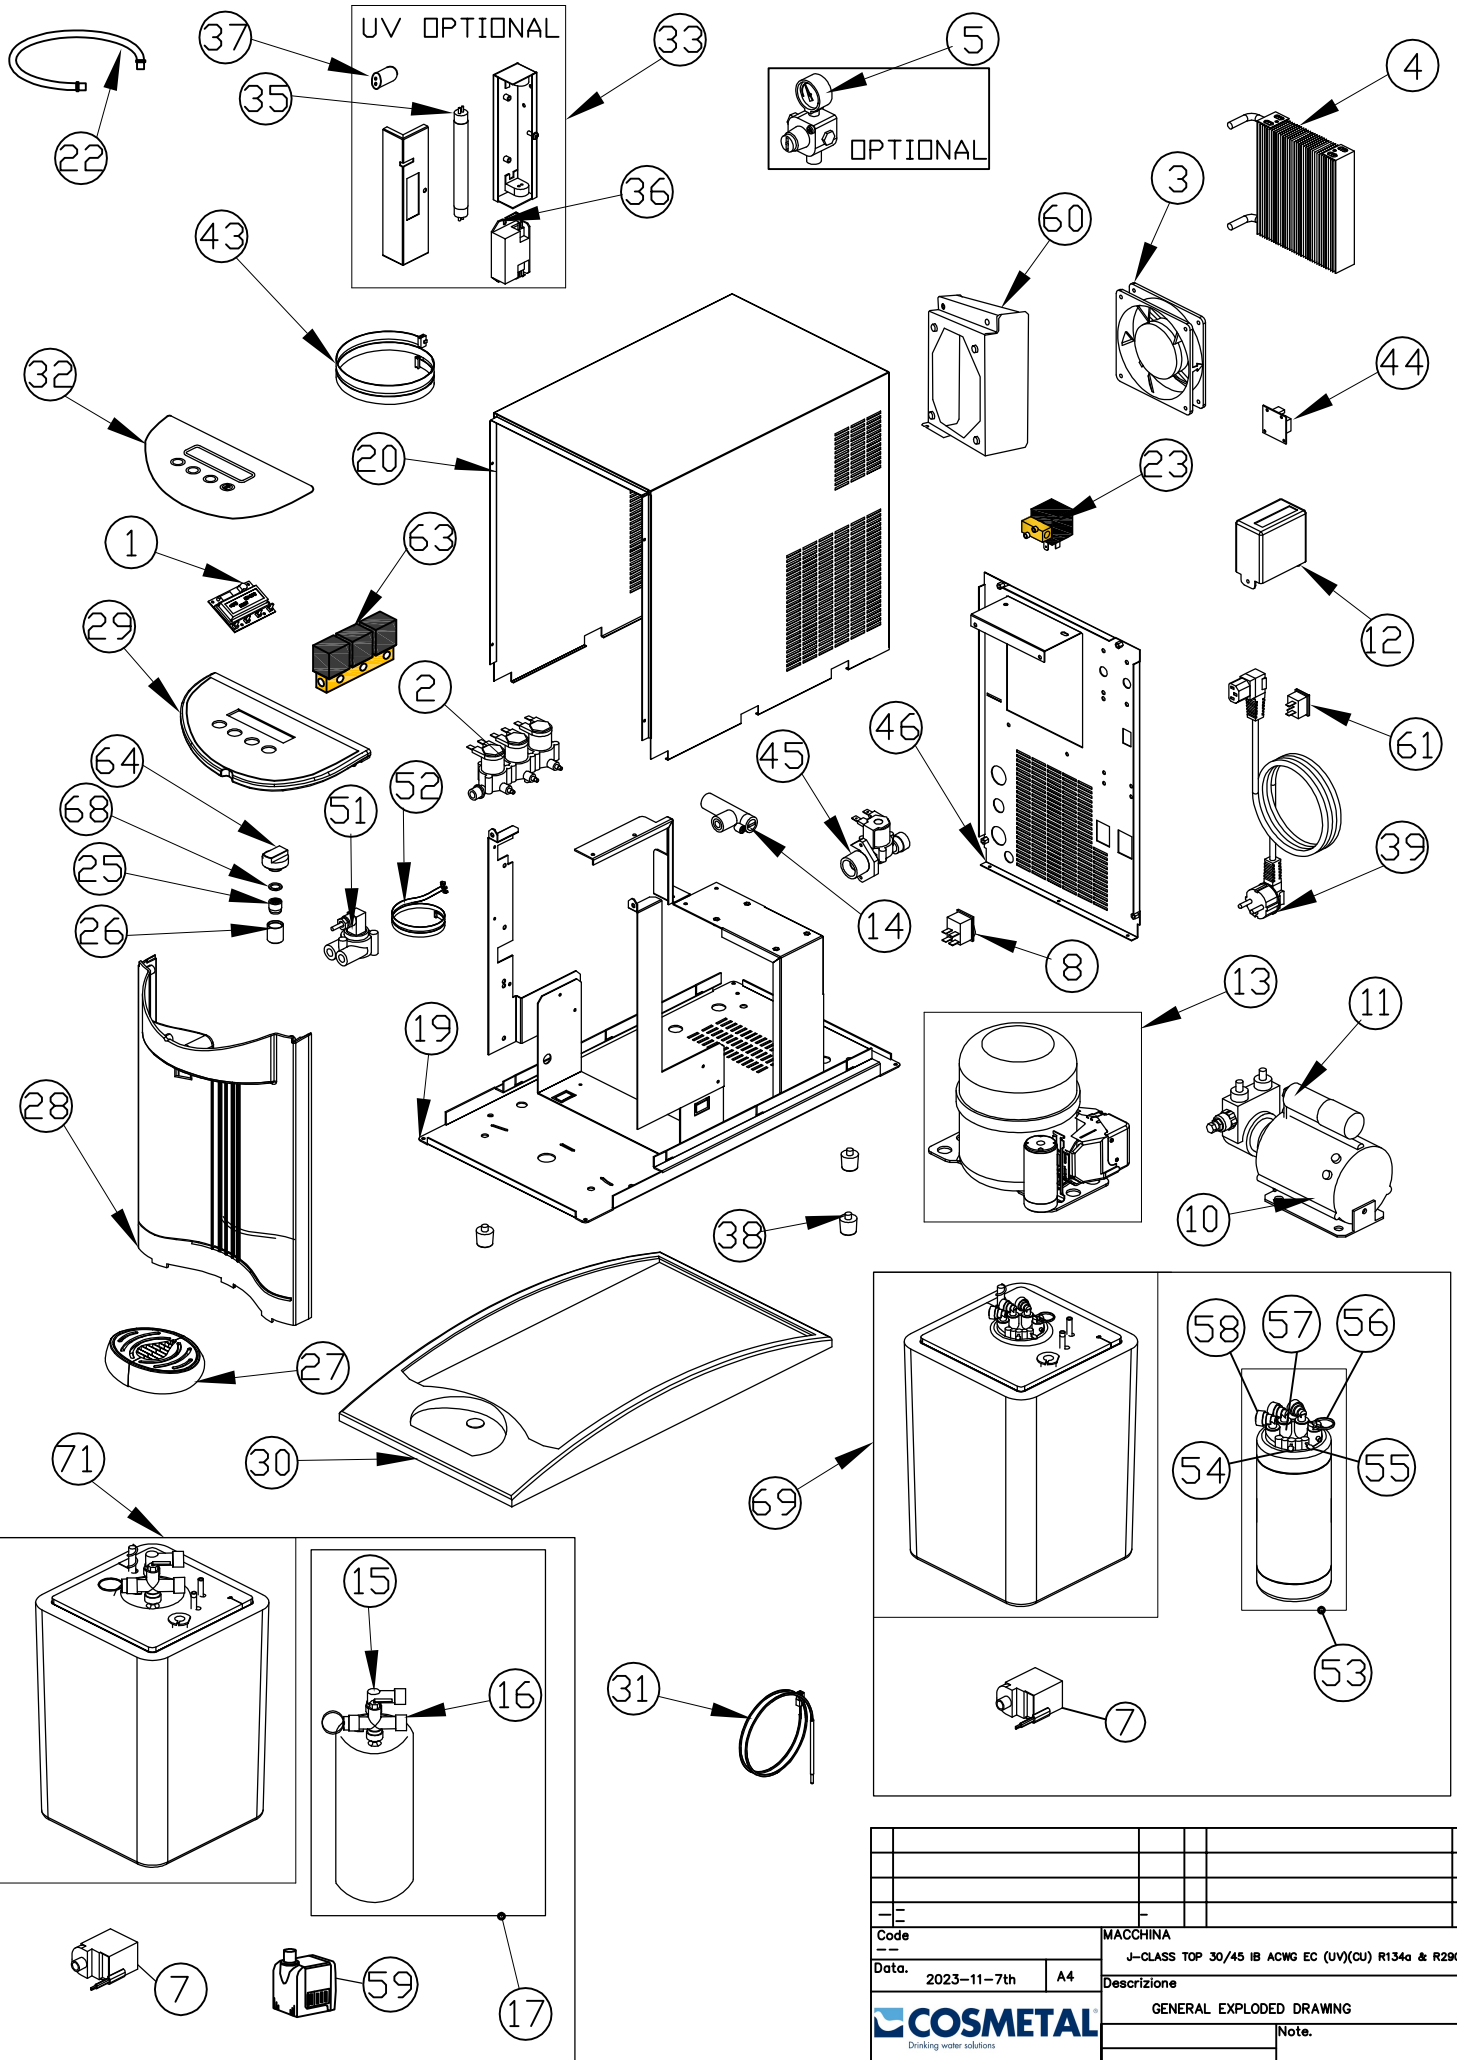

J-CLASS TOP 30-45 IB ACWG EC (UV)(CU) R134a & R290

Code	MACCHINA		
Date	2023-11-7th	A4	J-CLASS TOP 30/45 IB ACWG EC (UV)(CU) R134a & R290
DESCRIZIONE			GENERAL EXPLODED DRAWING
COSMETAL			Note.
<small>Drinking water solutions</small>			