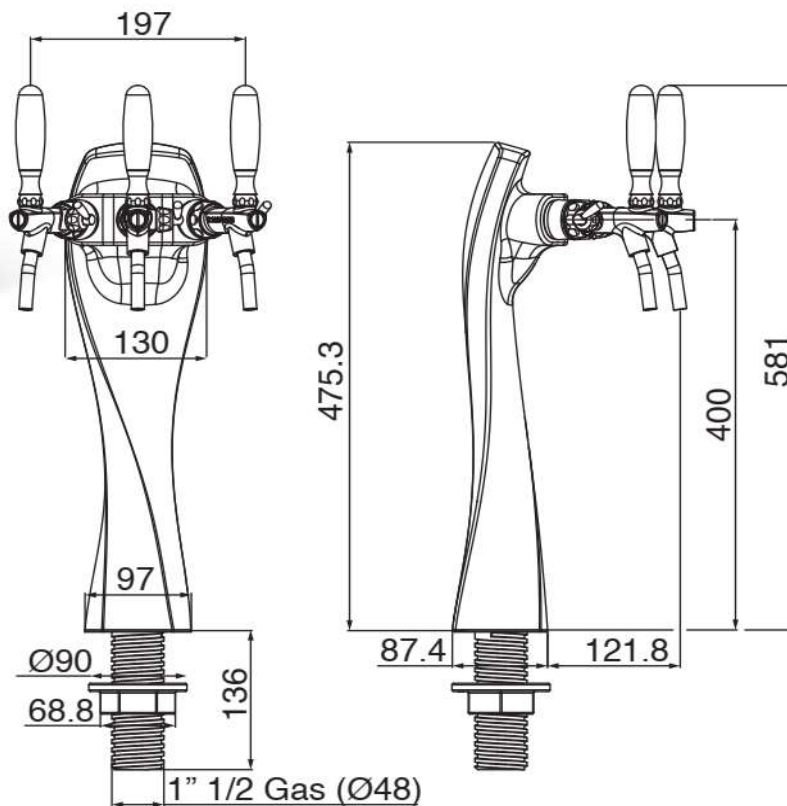

P/NUMBER	COMMERCIAL NAME
088108	MAGIC

C/MAGIC/L VITR/H2O 3T8+RI+RU COSM

Dimensioni /Dimension (mm)

Water & Connections		
		
IN AMB	IN COLD	IN SODA
8mm	8mm	8mm

Colonna 3 vie in ceramica vitreous. Pomelli in ceramica bianca.
Completa di kit di installazione, tubi e raccordi diam.8 e con riduzioni per diam.6

*3-way vitreous ceramic tower. White ceramic handles.
Complete with installation kit, pipes and fittings diam.8 and with reductions for diam.6*