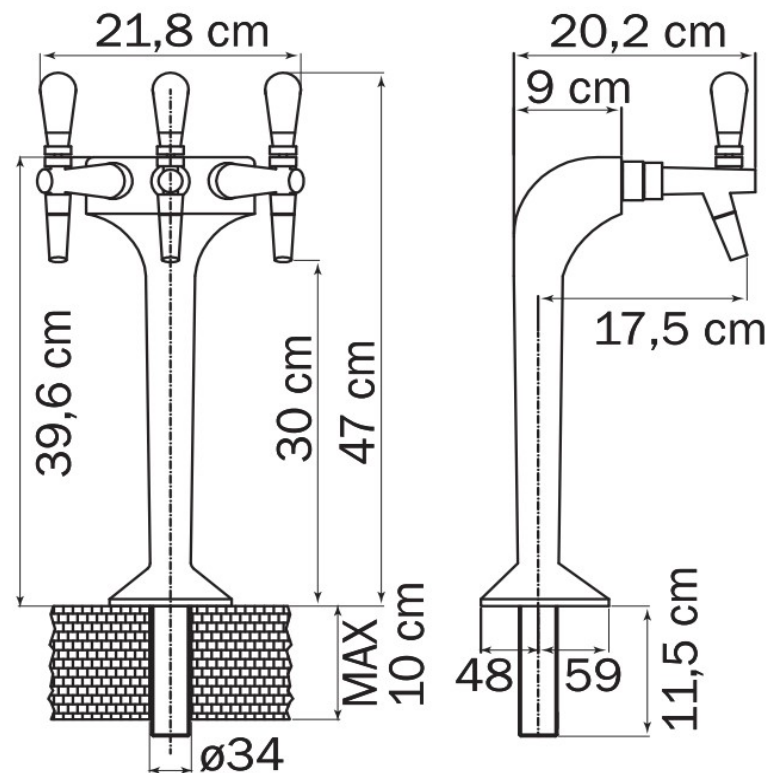

P/NUMBER	COMMERCIAL NAME
301854	KIT G663 (6mm -> 8mm)

COSMETAL[®]
Drinking water solutions

Dimensioni /Dimension

Water & Connections		
		
IN AMB	IN COLD	IN SODA
6mm	6mm	6mm

Rubinetto 3 vie a triplo erogatore con comandi meccanici a leva .

Kit di installazione per macchina con uscite 6mm (J-class IN).

Per adattarlo a macchina con uscite 8mm (NIAGARA IN) occorre ordinare i seguenti articoli a parte

N.3 raccordi dritto 8-8 p/n **068555**

N.9 m di tubo JG diam.8 p/n **088113**

N.9 m di tubo isolante 6-8 p/n **272037**

3 ways triple dispenser tap with lever mechanical control

Installation kit for machines with 6mm outlets (J-class IN).

To adapt it to machines with 8mm outlets (NIAGARA IN), the following items must be ordered separately

*N.3 straight connectors 8-8 p/n **068555***

*N.9 m JG tube diam.8 p/n **088113***

*N.9 m insulation pipe 6-8 p/n **272037***